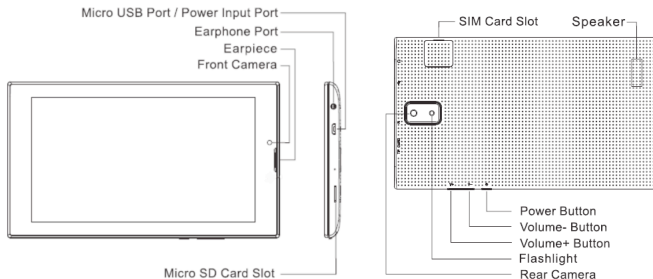

Tablet PC

Adaptor AC/DC

Quick Setup Guide

USB Cable

Warranty card

* Recovery Function - This function erases all user data and bring the tablet to factory setting.

1. Power Off
2. Press and hold (about 12 seconds) Power and Volume Down (-) buttons.
3. Keep holding the 3 buttons until see a menú with for Android system recovery options.
4. Navigate with Volume Up (+) and Volume Down (-) buttons to select options.
5. Press Power button to select option.